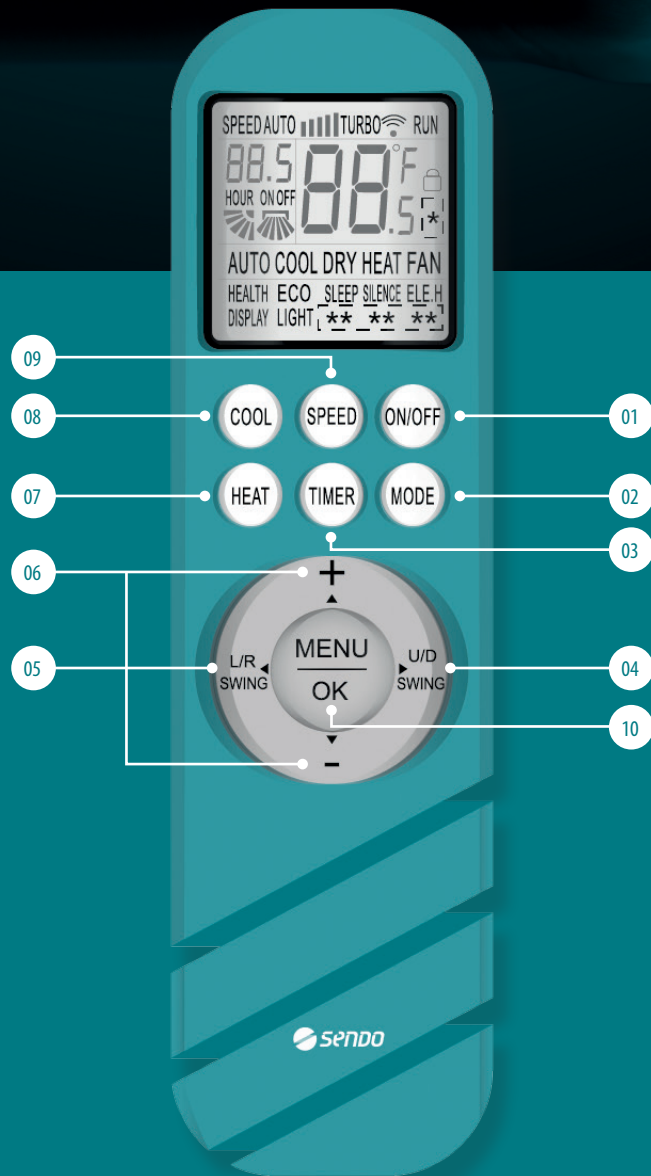

sendo

FEELING COOL

WIRELESS REMOTE CONTROLLER

▶ WIRELESS REMOTE CONTROLLER

01. ON/OFF
Air conditioner activation
& deactivation.

04. U/D SWING
Moving upstream
and downstream air.

07. HEAT
Heating mode
selection.

02. MODE
Operating mode
selection.

05. L/R SWING
Moving airflow
left and right.

08. COOL
Cooling mode
selection.

03. TIMER
Start / end
timer.

06. + & -
Toggle temperature
range by 1°C.

09. SPEED
Fan volume
adjustment.

10. MENU & OK
Additional
functions menu

TURBO

SLEEP

ECO

iCLEAN

www.sendo.world