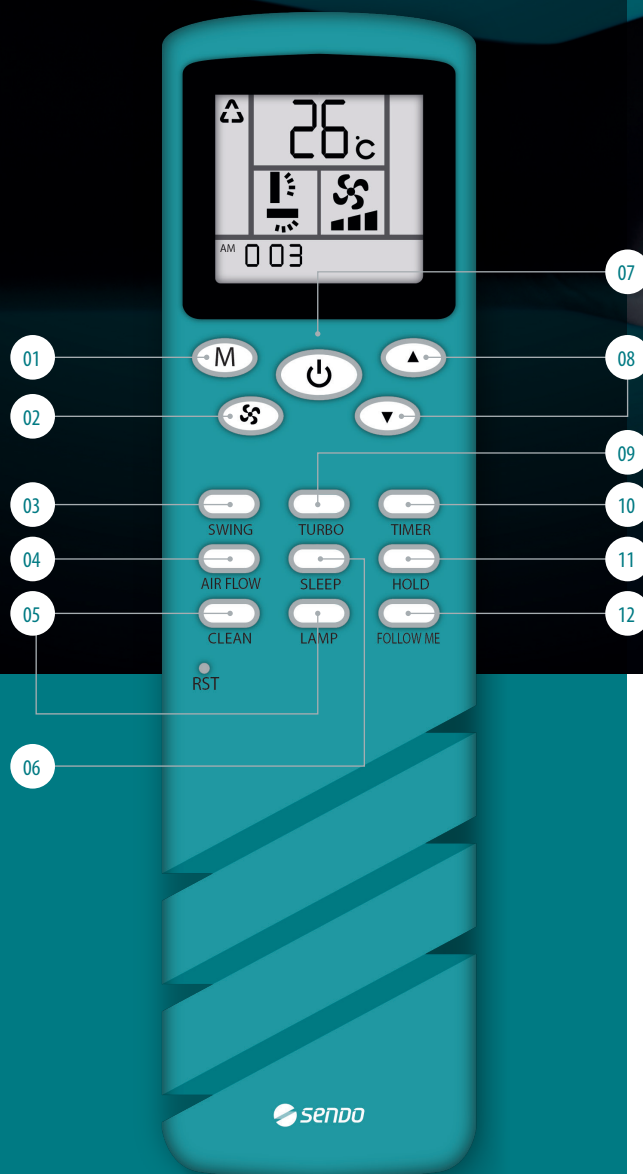

WWW.SENDO.GR

REMOTE CONTROL

► WIRELESS REMOTE CONTROLLER

01. OPERATION MODE
*Auto mode selection / cooling /
dehumidification / heating / fan*

07. ON / OFF
*Air conditioner activation /
deactivation*

02. FAN SPEED
Speed selection - low,
medium, high air flow

03. SWING
Setting for vertical
air flow

04. AIR FLOW (OPTIONAL)
Setting for horizontal
air flow

05. "LAMP" and "CLEAN"
Unit cleaning, activation /
deactivation LED display screen

06. SLEEP
Sleep
mode

08. TEMPERATURE
Temperature
setting